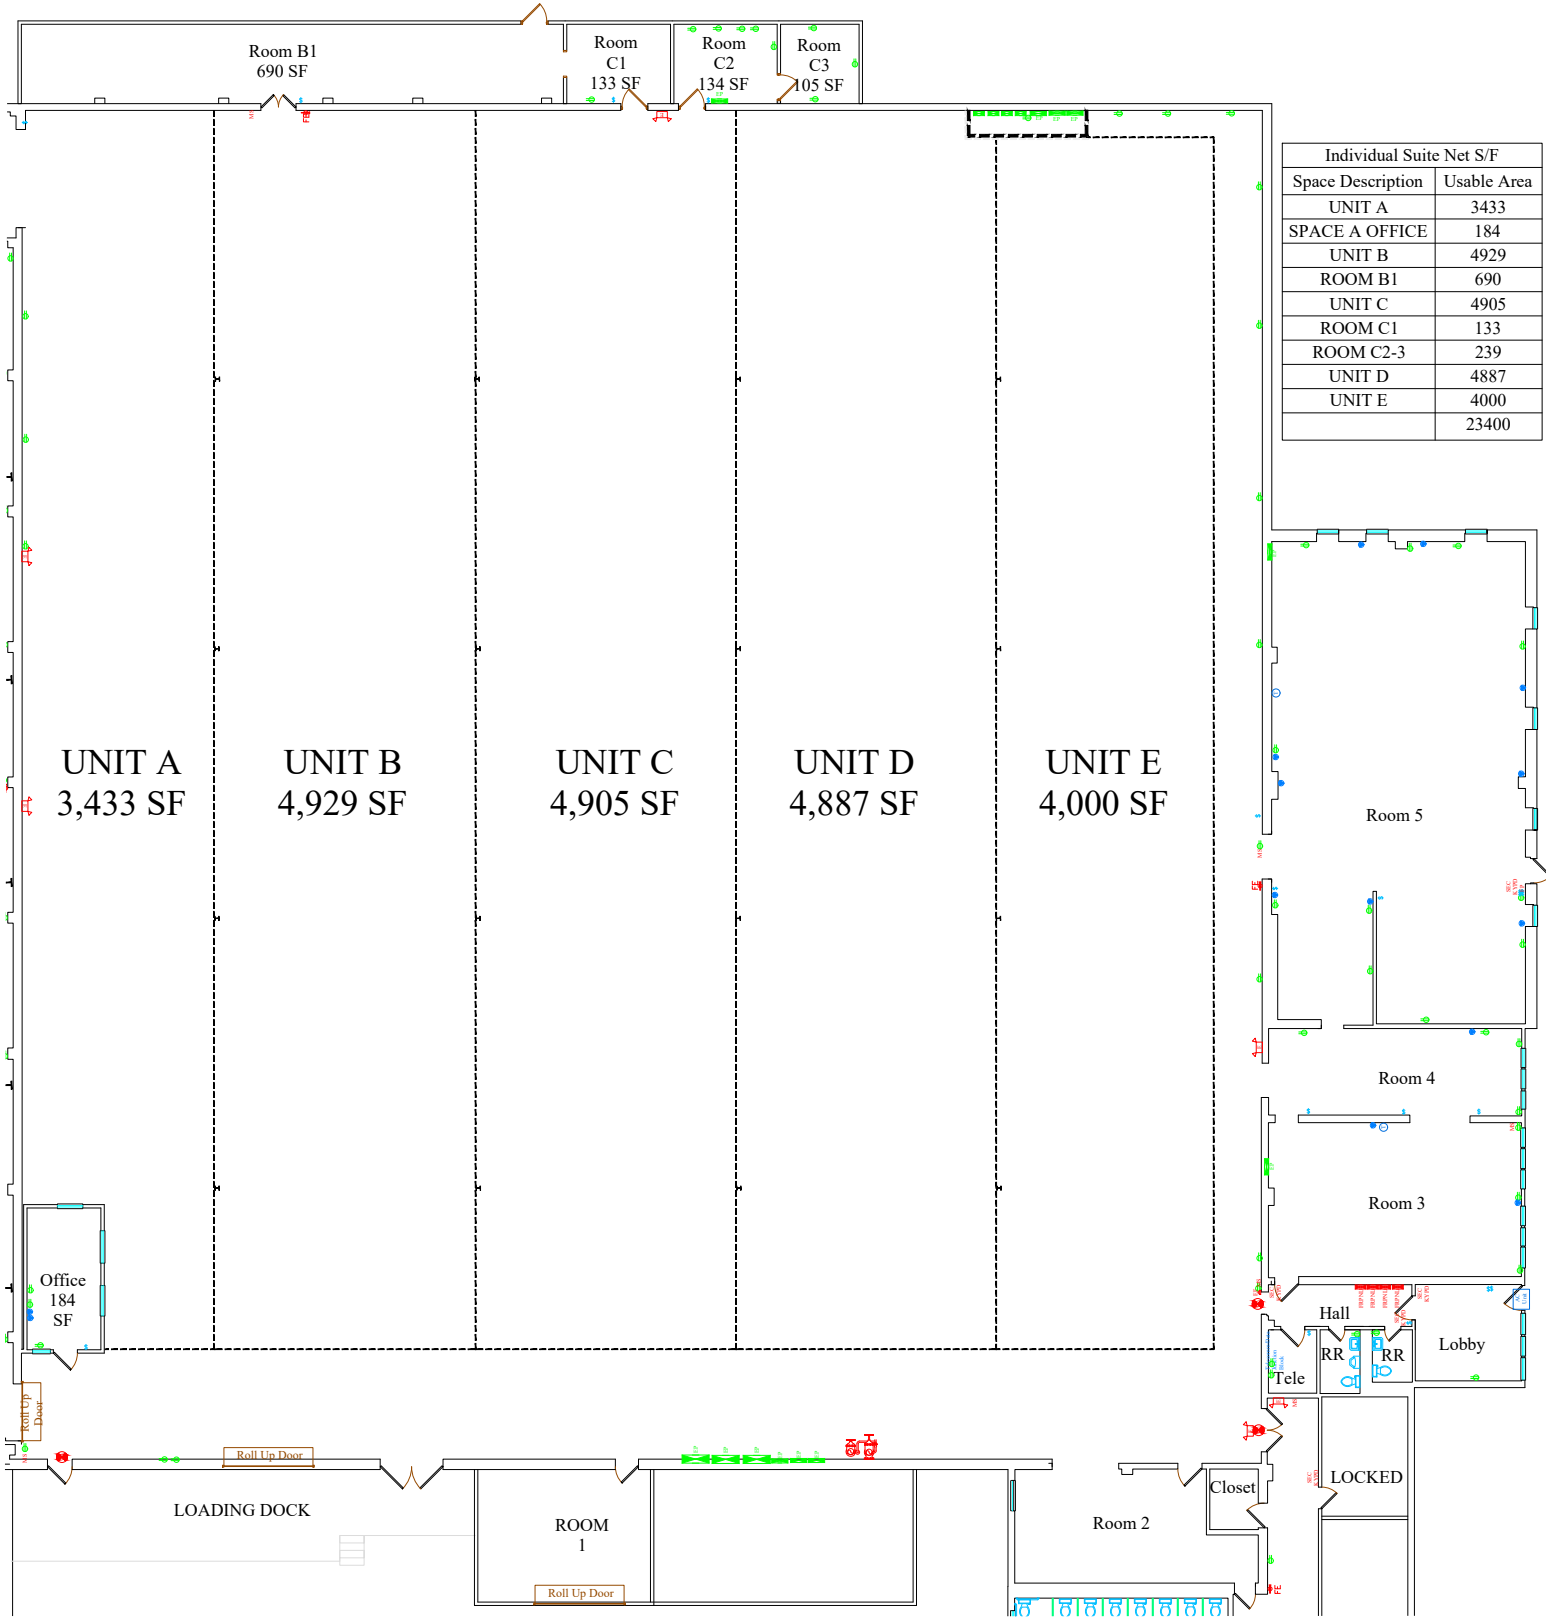

1651 HOLLAND STREET

West Columbia, SC, 29169

Individual Suite Net S/F	
Space Description	Usable Area
UNIT A	3433
SPACE A OFFICE	184
UNIT B	4929
ROOM B1	690
UNIT C	4905
ROOM C1	133
ROOM C2-3	239
UNIT D	4887
UNIT E	4000
	23400