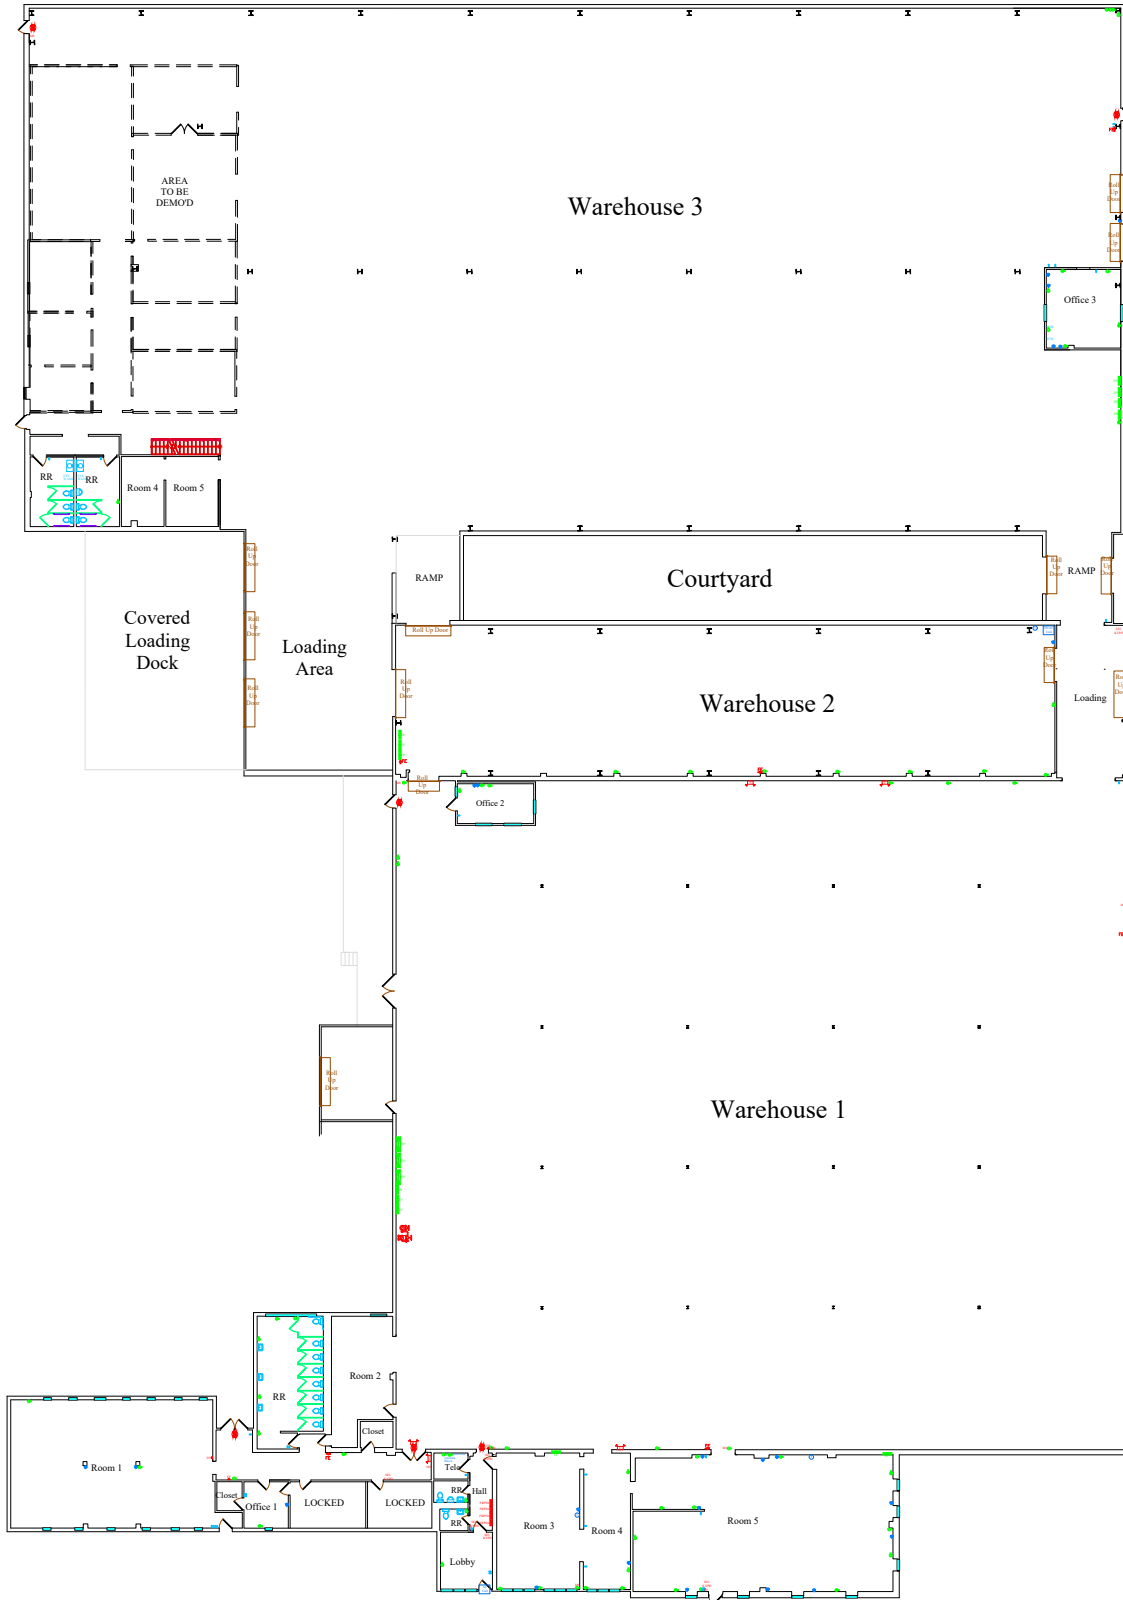

1651 HOLLAND STREET

West Columbia, SC, 29169

Individual Suite Net S/F	
Space Description	Usable Area
FRONT OFFICE AREA	6897
WAREHOUSE 1	26512
WAREHOUSE 2	5901
WAREHOUSE 3	33116
	72425